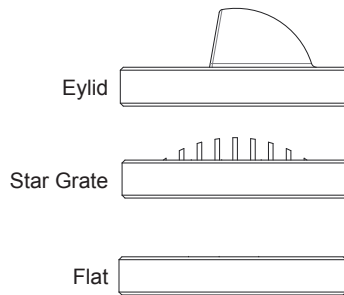

PRODUCT SPECIFICATIONS

PROJECT:	
MODEL #:	
LAMP(S):	
NOTES:	

Ey lid = 5.5" Overall height
Star Grate = 4.8" Overall height
Flat = 4.5" Overall height

Optional Brass Top

Specifications:

- Solid cast brass and composite construction
- High temperature silicone o-rings
- Specification grade, beryllium copper socket
- Premium grade direct burial cable
- AMC - Anti-Moisture Connections
- 8W max. LED lamp / 20W max. halogen
- Large PBT sleeve included
- Weathered brass finish standard
- 15 year warranty

Light Distribution Cones:

LED-8W-CM6FL27K

LED-8W-CM6FL30K

NOTE: Light cones are depicted without supplied lenses. Maximum wattage shown, for all other wattage options please refer to uniquelighting.com/beamspreads.