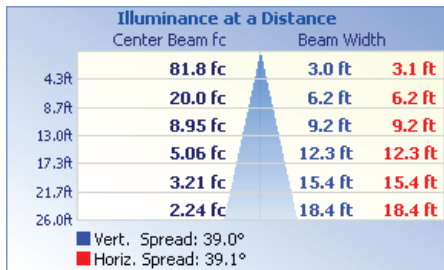

PRODUCT SPECIFICATIONS

PROJECT:	
MODEL #:	
LAMP(S):	
NOTES:	

Ey lid = 5.5" Overall height
Star Grate = 4.8" Overall height
Flat = 4.5" Overall height

Optional Brass Top

Specifications:

- Solid cast brass and composite construction
- High temperature silicone o-rings
- Specification grade, beryllium copper socket
- Premium grade direct burial cable
- AMC - Anti-Moisture Connections
- 8W max. LED lamp / 20W max. halogen
- Large PBT sleeve included
- Weathered brass finish standard
- 15 year warranty

Light Distribution Cones:

LED-8W-CM6FL27K

LED-8W-CM6FL30K

NOTE: Light cones are depicted without supplied lenses. Maximum wattage shown, for all other wattage options please refer to uniquelighting.com/beamspreads.