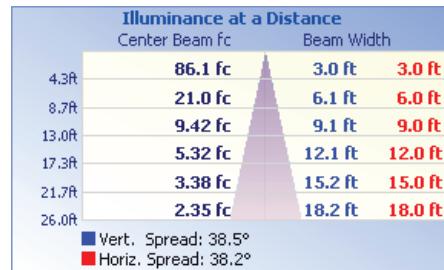

PRODUCT SPECIFICATIONS

PROJECT:	
MODEL #:	
LAMP(S):	
NOTES:	

Ey lid = 5.5" Overall height
Star Grate = 4.8" Overall height
Flat = 4.5" Overall height

Optional Brass Top

Specifications:

- Solid cast brass and composite construction
- High temperature silicone o-rings
- Specification grade, beryllium copper socket
- Premium grade direct burial cable
- AMC - Anti-Moisture Connections
- 8W max. LED lamp / 20W max. halogen
- Large PBT sleeve included
- Weathered brass finish standard
- 15 year warranty

Light Distribution Cones:

LED-8W-CM6FL27K

LED-8W-CM6FL30K

NOTE: Light cones are depicted without supplied lenses. Maximum wattage shown, for all other wattage options please refer to uniquelighting.com/beamspreads.