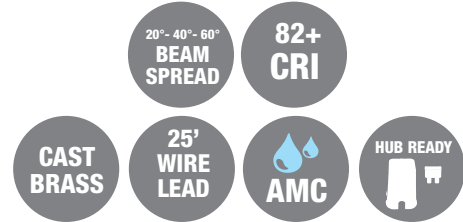

PRODUCT SPECIFICATIONS

PROJECT:	
MODEL #:	
LAMP(S):	
NOTES:	

Ey lid = 5.5" Overall height
Star Grate = 4.8" Overall height
Flat = 4.5" Overall height

Optional Brass Top

Specifications:

- Solid cast brass and composite construction
- High temperature silicone o-rings
- Specification grade, beryllium copper socket
- Premium grade direct burial cable
- AMC - Anti-Moisture Connections
- 8W max. LED lamp / 20W max. halogen
- Large PBT sleeve included
- Weathered brass finish standard
- 15 year warranty

Light Distribution Cones:

LED-8W-CM6FL27K

LED-8W-CM6FL30K

NOTE: Light cones are depicted without supplied lenses. Maximum wattage shown, for all other wattage options please refer to uniquelighting.com/beamspreads.