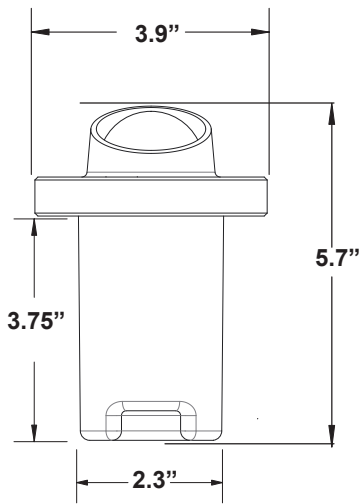

PRODUCT SPECIFICATIONS

PROJECT:	
MODEL #:	
LAMP(S):	
NOTES:	

Ey lid = 5.5" Overall height
Star Grate = 4.8" Overall height
Flat = 4.5" Overall height

Optional Brass Top

Specifications:

- Solid cast brass and composite construction
- High temperature silicone o-rings
- Specification grade, beryllium copper socket
- Premium grade direct burial cable
- AMC - Anti-Moisture Connections
- 8W max. LED lamp / 20W max. halogen
- Large PBT sleeve included
- Weathered brass finish standard
- 15 year warranty

Light Distribution Cones:

LED-8W-CM6FL27K

LED-8W-CM6FL30K

NOTE: Light cones are depicted without supplied lenses. Maximum wattage shown, for all other wattage options please refer to uniquelighting.com/beamspreads.